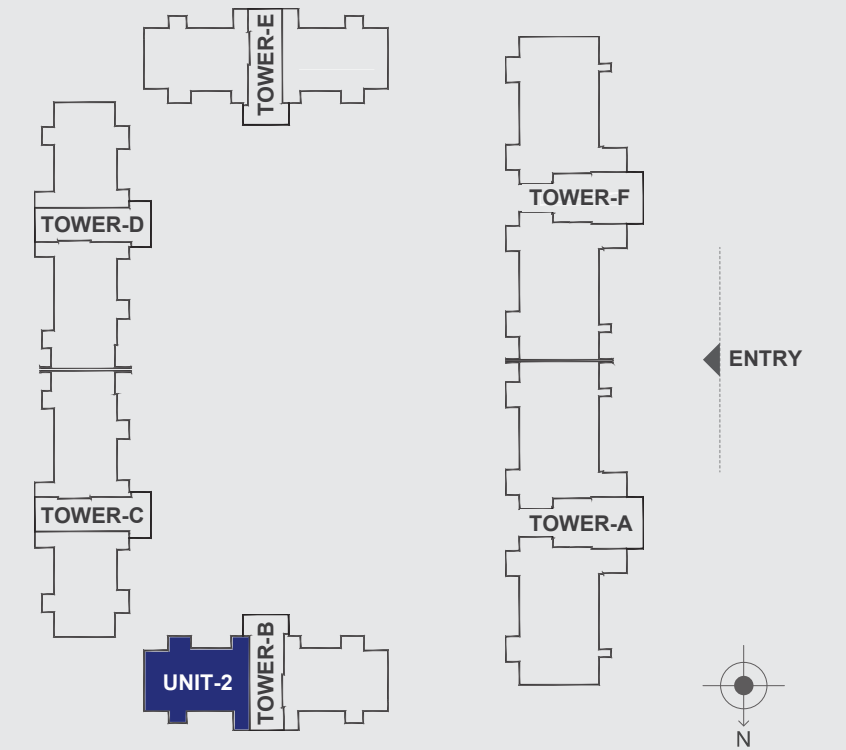

2 BHK TYPICAL FLOOR PLAN

TOWER	:	B
FLOOR	:	1st
UNIT	:	2
CARPET AREA	:	1352 SQ. FT.
SALEABLE AREA	:	2300 SQ. FT.
BALCONY AREA	:	262 SQ. FT.

KEY PLAN