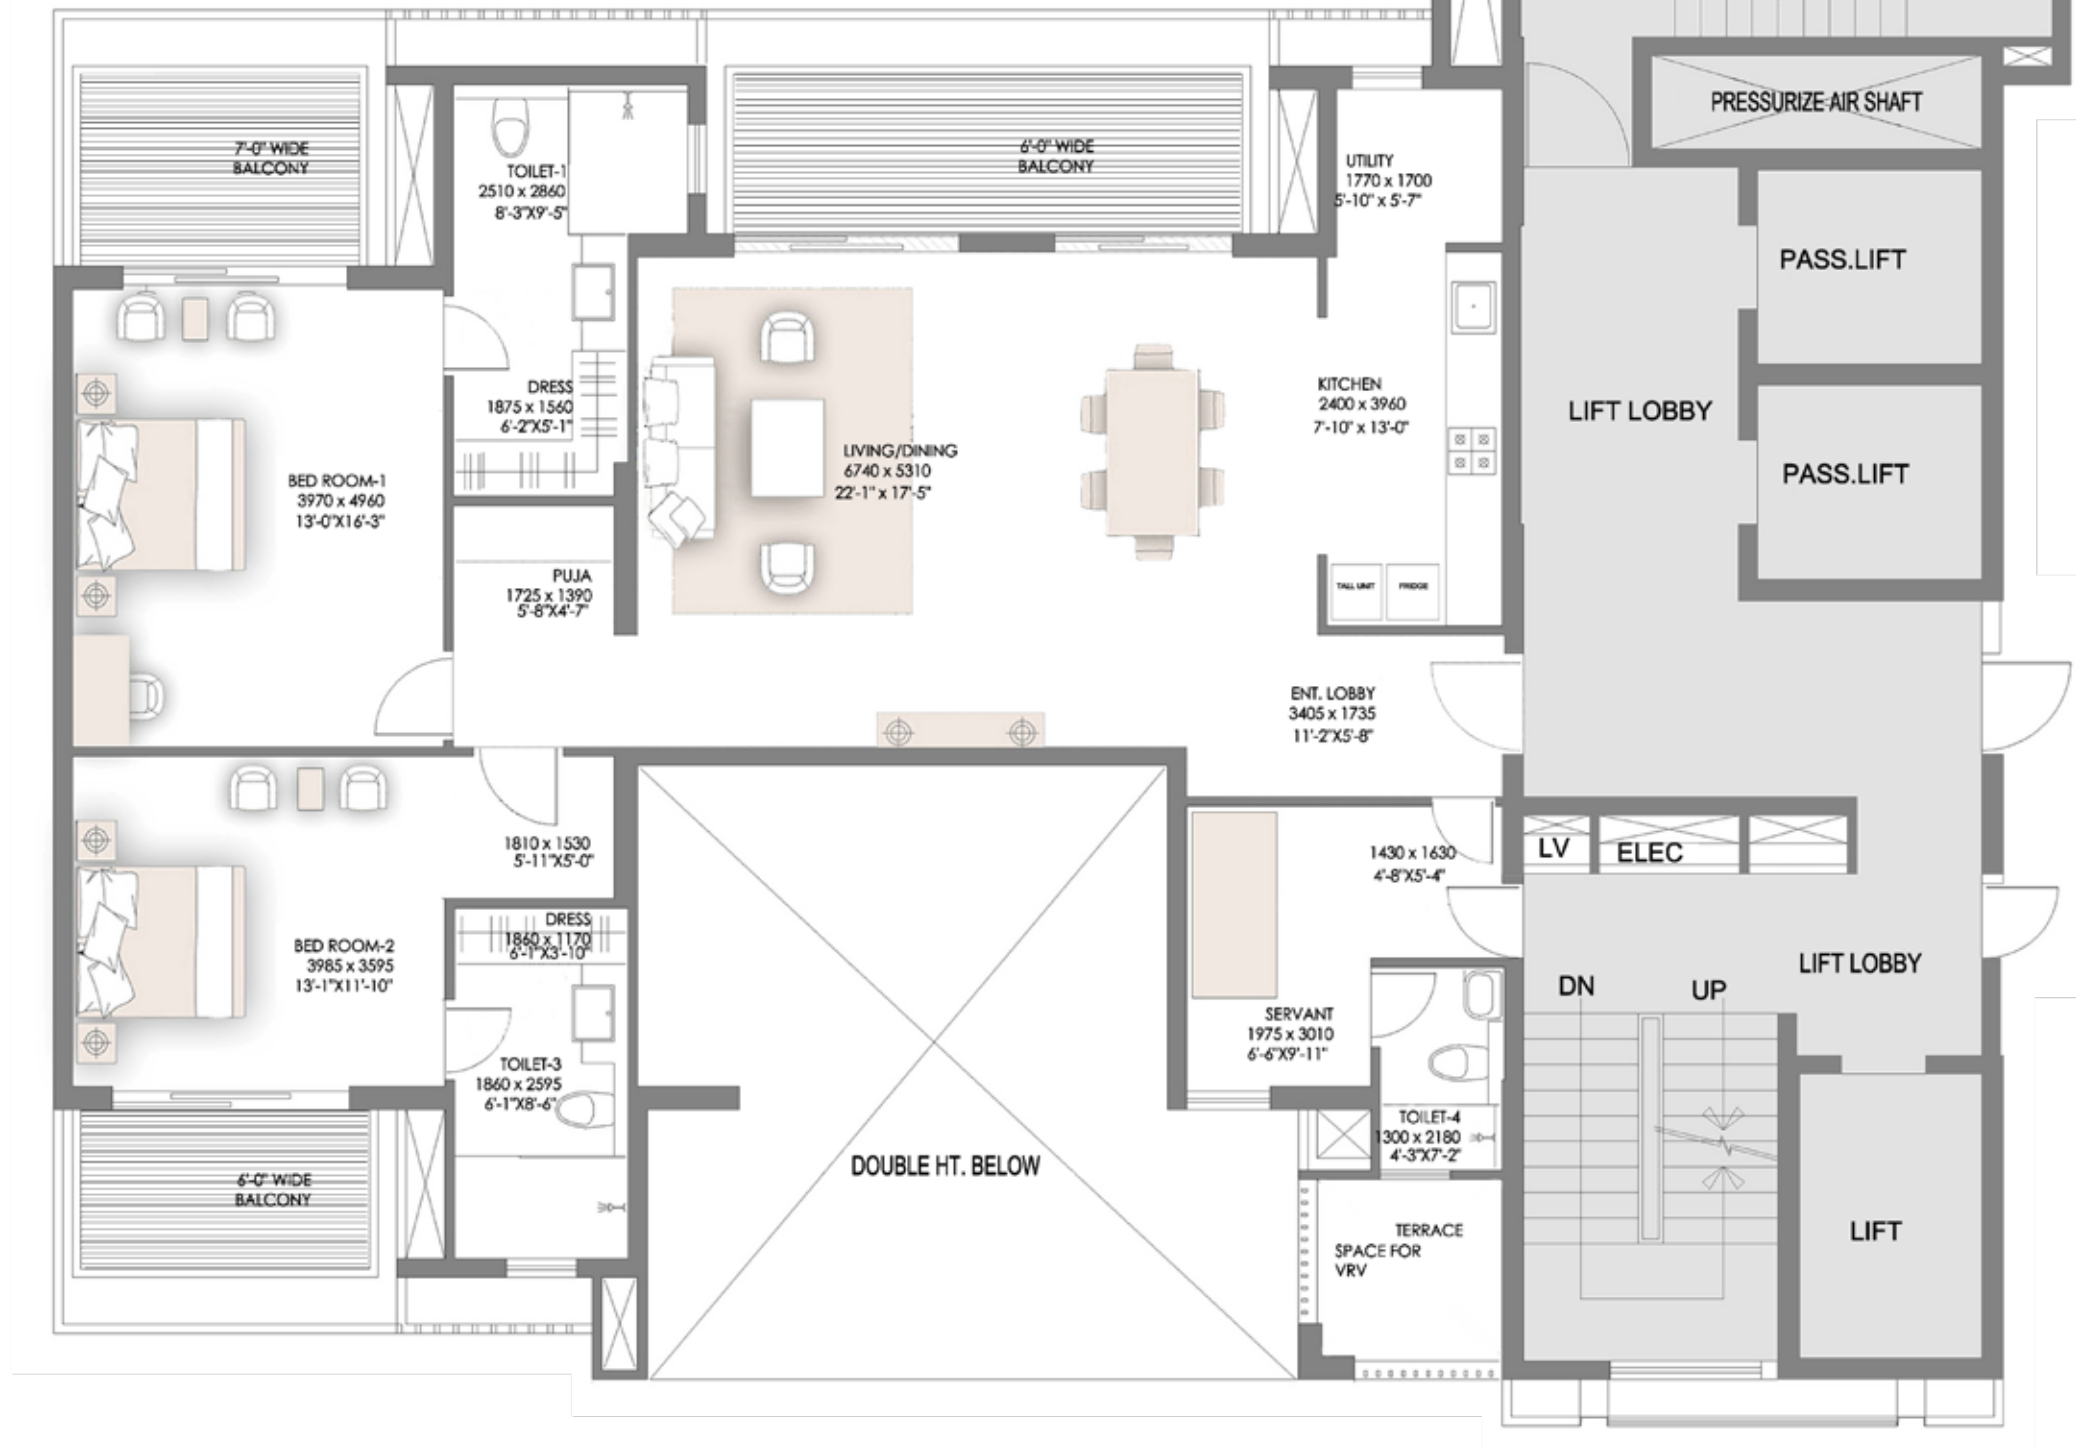

2 BHK TYPICAL FLOOR PLAN

TOWER	:	B
FLOOR	:	1st
UNIT	:	2
CARPET AREA	:	1352 SQ. FT.
SALEABLE AREA	:	2300 SQ. FT.
BALCONY AREA	:	262 SQ. FT.

KEY PLAN