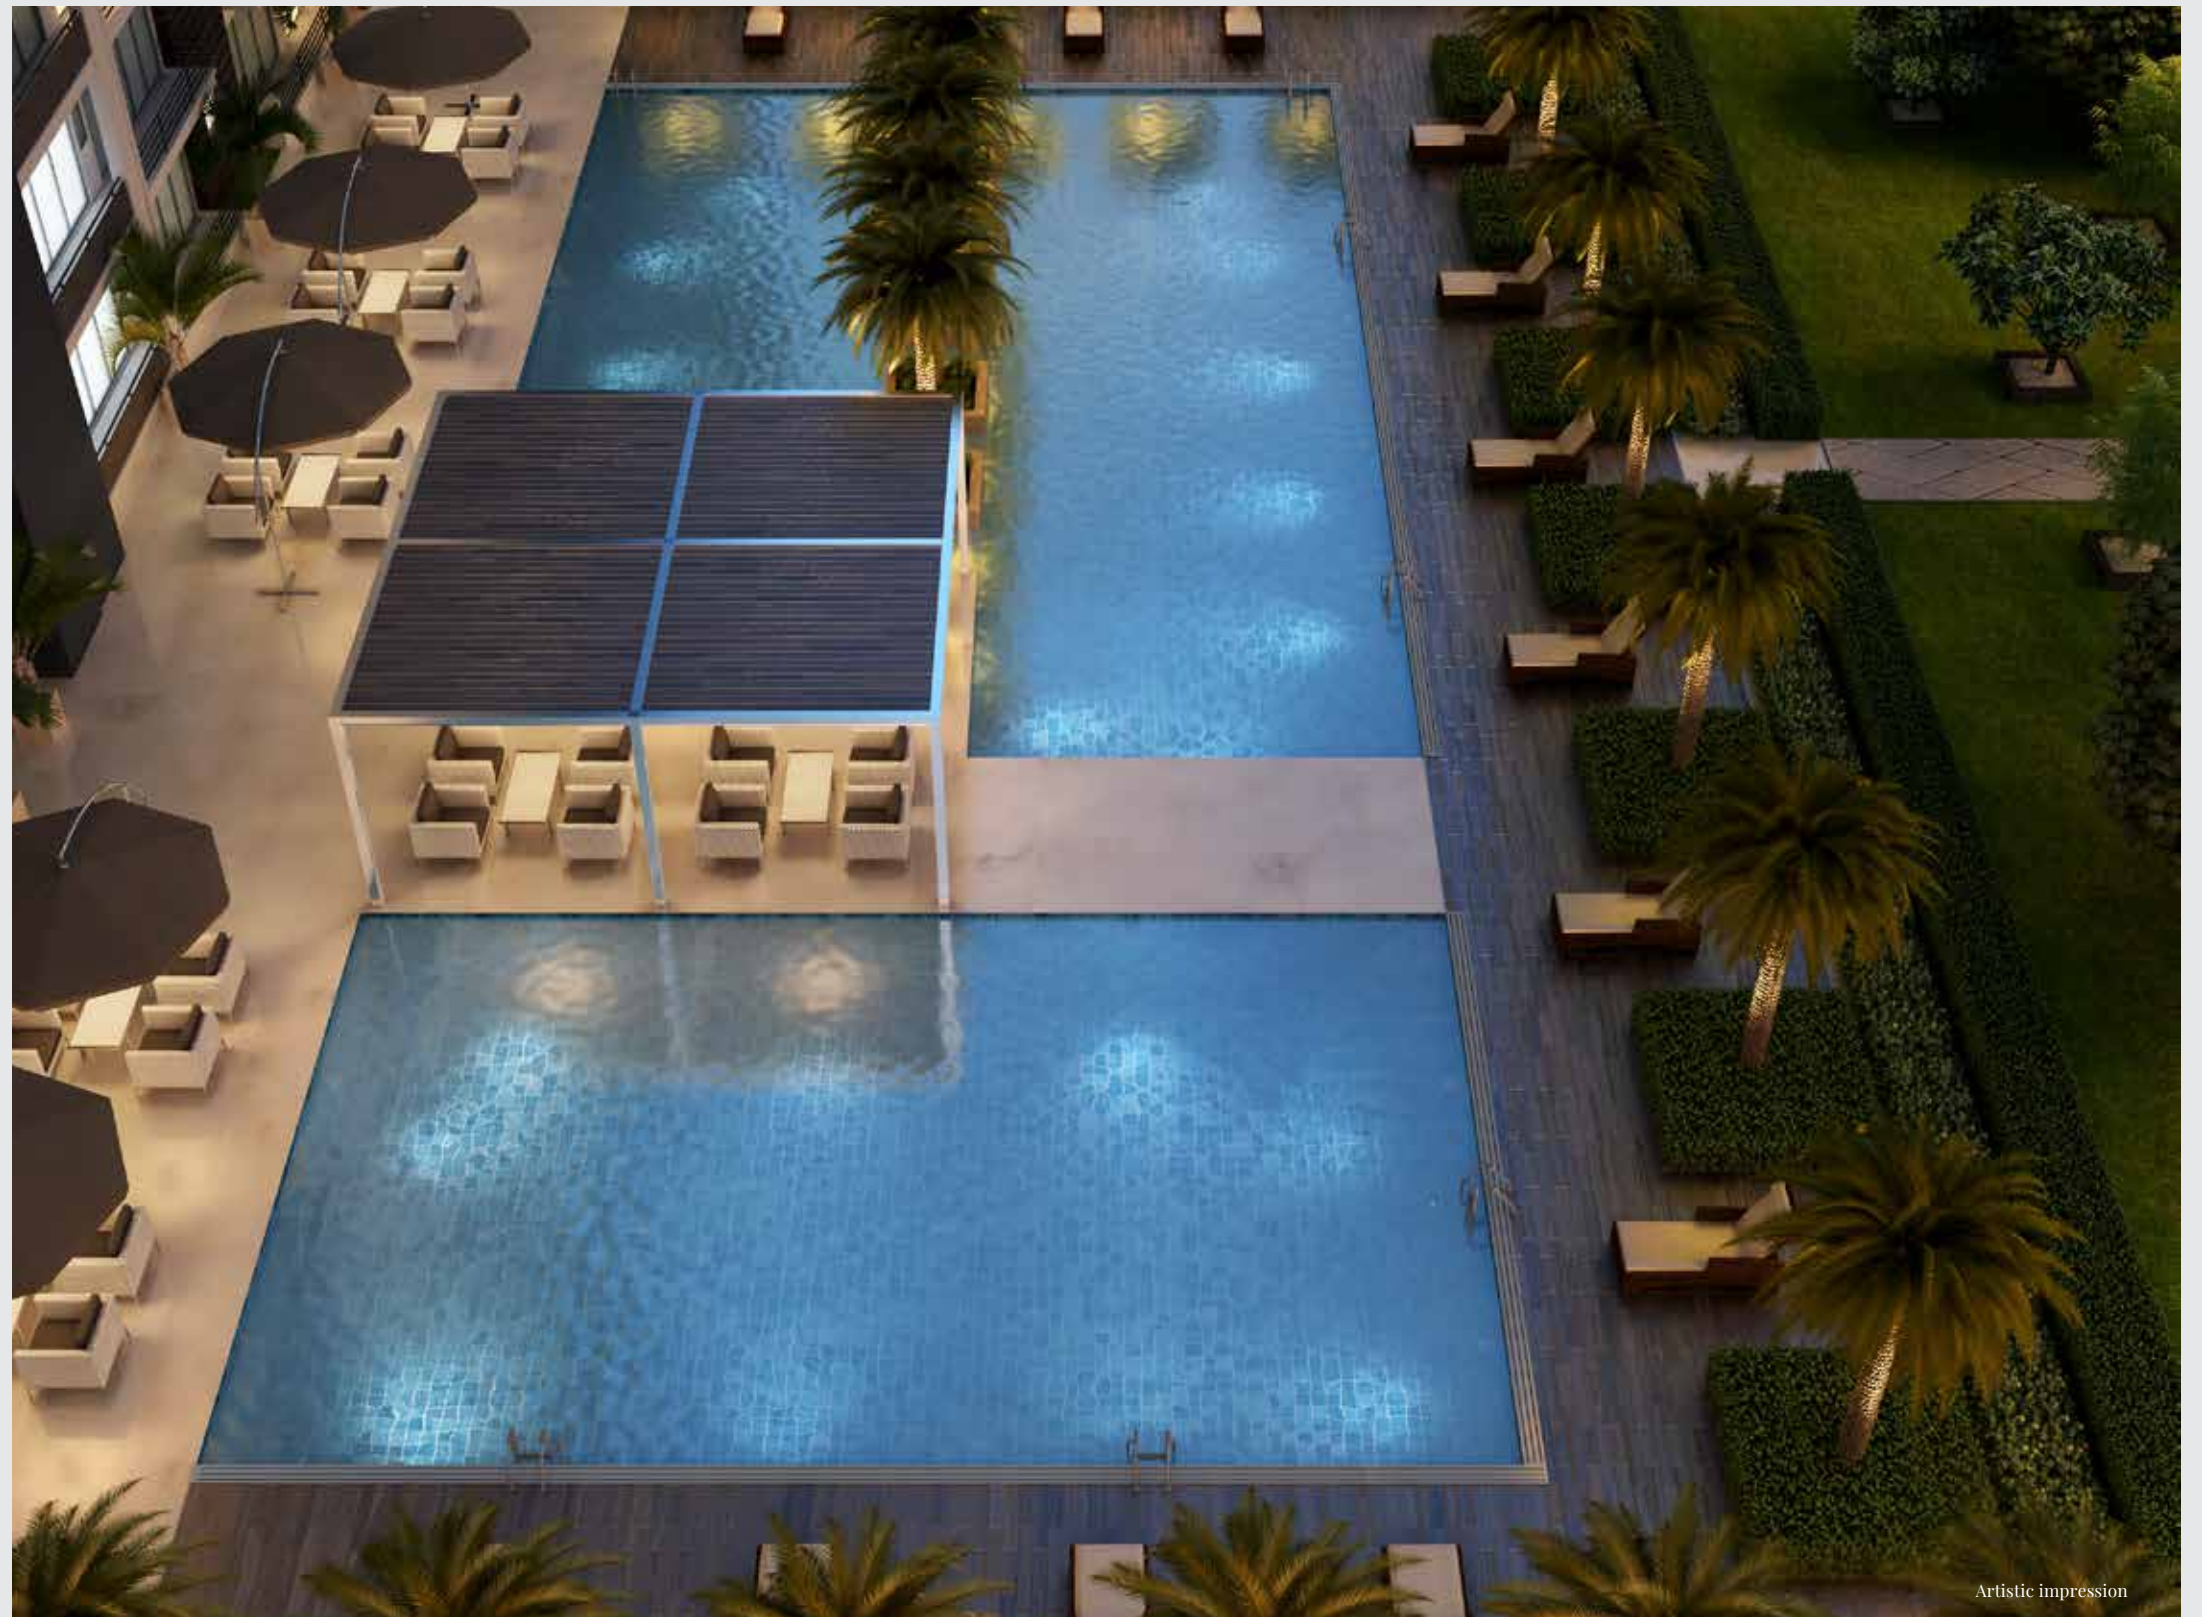

Artistic impression