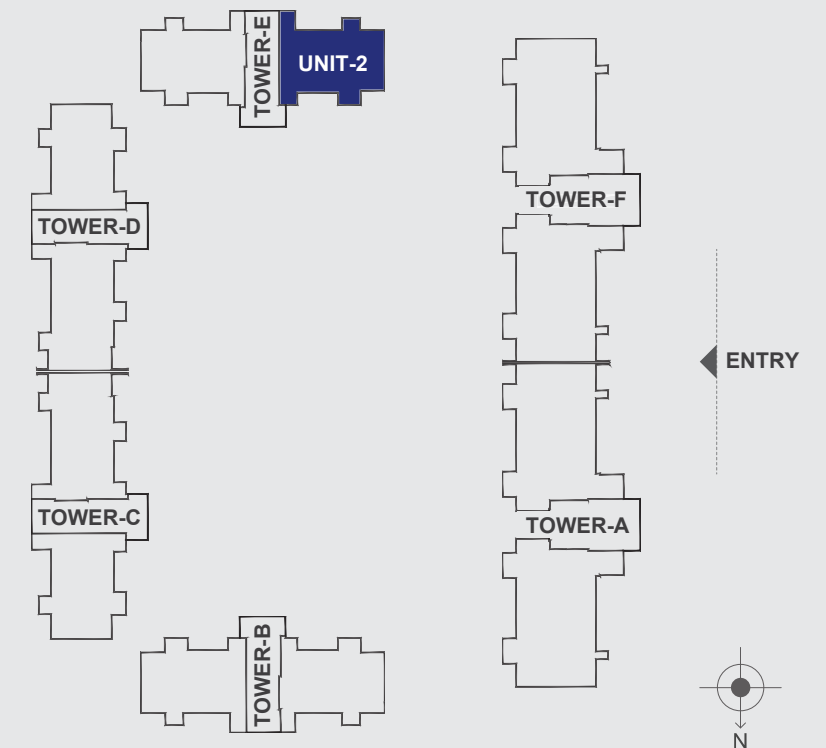

3 BHK TYPICAL FLOOR PLAN

TOWER : E
UNIT : 2
CARPET AREA : 1591 SQ. FT.
SALEABLE AREA : 2685 SQ. FT.
BALCONY AREA : 421 SQ. FT.

KEY PLAN